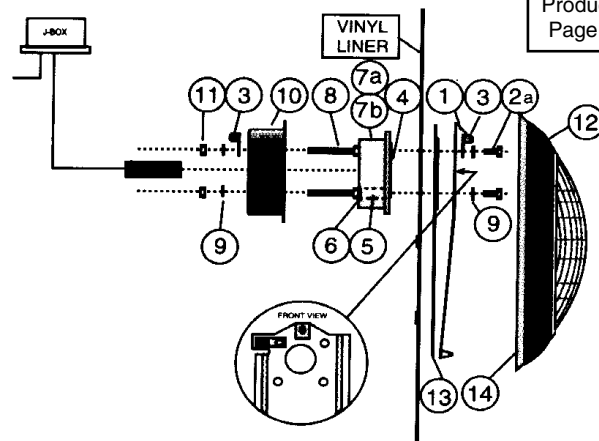

Vinyl Installation

KEY	MFG NO.	DESCRIPTION	ITEM NO.
1	78875100	Wall Mounting Bracket	O5054*
2a	98210800	Screw, Slotted Hex, 1/4-20, S.S.	O5052
2b	98105500	Bracket Mounting Bolt (6 needed)	O4047
3	98210500	Lug, Grounding / Bonding Lug Assembly	O5047*
4	87206300	Gasket, Sealing	O5079*
5	98218100	Standoff, Brass 1/4-20	O5051*
6	46815500	O-Ring	O4046*
7a	78872000	Mounting Hub, 3/4", Concrete	O5077*
7b	78872100	Mounting Hub, 1", Concrete	OBS
8	98216900	Stud, 1/4-20 x 2.250 Long	O5036*
9	98216800	Washer, Lock, 1/4, 18-8 S.S.	O5049*
10	78872500	Bracket Cup	O5076*
11	98201700	Nut, Hex 1/4-20, 18-8 S.S.	OBS
12	78889900	Pilot Screw, 10-24 x .375	O5058
13	78872400	Mounting Spacer (before 8/94)	O4037
13	78872600	Mounting Spacer (after 8/94)	O4038*
14	78882100	Housing Spacer	O4039
15	45360000	Gunite Shield	OBS
16a	47660002	Mounting Hub 3/4", Vinyl	OBS
16b	47660003	Mounting Hub 1", Vinyl	OBS
17	87450000	Hub Spacer	O4044

Light Assembly

Light Assembly Parts

KEY	MFG NO.	DESCRIPTION	ITEM NO.
1	78880400	Face Ring, White	O5056
2	78880300	Lens	O5053
3	78880200	Lens Seal	O5057
5a	78880800	Halogen Lamp, 12 Volt, 150 Watt	O5059
5b	78881100	Halogen Lamp, 120 Volt, 250 Watt	O1201
6	78881400	Sealing Screws (10 needed)	O5068
---	98211400	Nut, 1/4-20 Brass Plated Knurl	H8916
---	85016600	Weir Stop	L2030
---	78883700	AquaLumin II Colored Lens Kit (Set of 4)	O1117