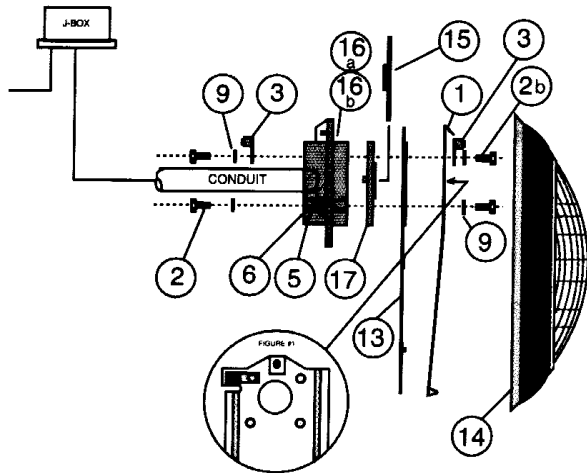

AMERICAN PRODUCTS AQUA-LUMIN & AQUA-LUMIN II LIGHTS
Concrete & Vinyl Liner Models

Complete Product on Page 172

Concrete Installation