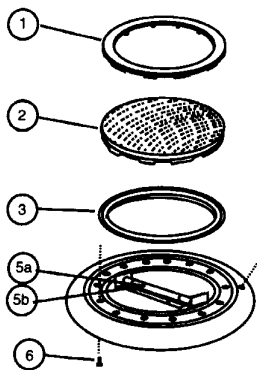

Vinyl Installation

KEY	MFG NO.	DESCRIPTION	ITEM NO.
1	78875100	Wall Mounting Bracket	O5054*
2a	98210800	Screw, Slotted Hex, 1/4-20, S.S.	O5052
2b	98105500	Bracket Mounting Bolt (6 needed)	O4047
3	98210500	Lug, Grounding / Bonding Lug Assembly	O5047*
4	87206300	Gasket, Sealing	O5079*
5	98218100	Standoff, Brass 1/4-20	O5051*
6	46815500	O-Ring	O4046*
7a	78872000	Mounting Hub, 3/4", Concrete	O5077*
7b	78872100	Mounting Hub, 1", Concrete	OBS
8	98216900	Stud, 1/4-20 x 2.250 Long	O5036*
9	98216800	Washer, Lock, 1/4, 18-8 S.S.	O5049*
10	78872500	Bracket Cup	O5076*
11	98201700	Nut, Hex 1/4-20, 18-8 S.S.	OBS
12	78889900	Pilot Screw, 10-24 x .375	O5058
13	78872400	Mounting Spacer (before 8/94)	O4037
13	78872600	Mounting Spacer (after 8/94)	O4038*
14	78882100	Housing Spacer	O4039
15	45360000	Gunite Shield	OBS
16a	47660002	Mounting Hub 3/4", Vinyl	OBS
16b	47660003	Mounting Hub 1", Vinyl	OBS
17	87450000	Hub Spacer	O4044

Light Assembly

Light Assembly Parts

KEY	MFG NO.	DESCRIPTION	ITEM NO.
1	78880400	Face Ring, White	O5056
2	78880300	Lens	O5053
3	78880200	Lens Seal	O5057
5a	78880800	Halogen Lamp, 12 Volt, 150 Watt	O5059
5b	78881100	Halogen Lamp, 120 Volt, 250 Watt	O1201
6	78881400	Sealing Screws (10 needed)	O5068
---	98211400	Nut, 1/4-20 Brass Plated Knurl	H8916
---	85016600	Weir Stop	L2030
---	78883700	AquaLumin II Colored Lens Kit (Set of 4)	O1117