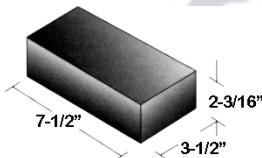

**14" AUTO COVERS (SU)**

		ITEM NO.
SU	-Straight for Auto Cover	T1140

**12" FIVE DIAMOND (GQ)**

GQ	- Straight	T7021+
GQ	- Reverse Corner	T7024+
GQ	- 1 Ft Reverse Radius	T7026+

*+Limited Stock*

**BRICK PAVERS**

**8" California Paver - Thin**

3-5/8" x 1-1/4" x 7-5/8" (870 Units/Pallet)

Color: <b>Sunset Red</b>	T7012
Color: <b>Brown</b>	T7013

PL1072

**8" Standard Paver**

3-1/2" x 2-3/16" x 7-1/2" (510 Units/Pallet)

Color: <b>Sunset Red</b>	T7004
Color: <b>Sterling Grey</b>	T7006
Color: <b>Sunset Red (Die Skin)</b>	T7067

*One Side Smooth +Limited Stock*

3-5/8" x 2-1/4" x 7-5/8" (560 Units / Pallet)

Color: <b>Plantation Red</b>	T7150
Color: <b>Academy Grey</b>	T7160+