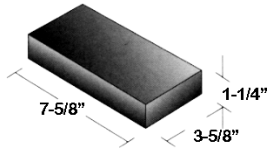

**14" AUTO COVERS (SU)**

		ITEM NO.
SU	-Straight for Auto Cover	T1140

**12" FIVE DIAMOND (GQ)**

GQ	- Straight	T7021+
GQ	- Reverse Corner	T7024+
GQ	- 1 Ft Reverse Radius	T7026+

*+Limited Stock*

**BRICK PAVERS**

**8" California Paver - Thin**

3-5/8" x 1-1/4" x 7-5/8" (870 Units/Pallet)

Color: <b>Sunset Red</b>	T7012
Color: <b>Brown</b>	T7013

PL1072

**8" Standard Paver**

3-1/2" x 2-3/16" x 7-1/2" (510 Units/Pallet)

Color: <b>Sunset Red</b>	T7004
Color: <b>Sterling Grey</b>	T7006
Color: <b>Sunset Red (Die Skin)</b>	T7067

*One Side Smooth +Limited Stock*

3-5/8" x 2-1/4" x 7-5/8" (560 Units / Pallet)

Color: <b>Plantation Red</b>	T7150
Color: <b>Academy Grey</b>	T7160+