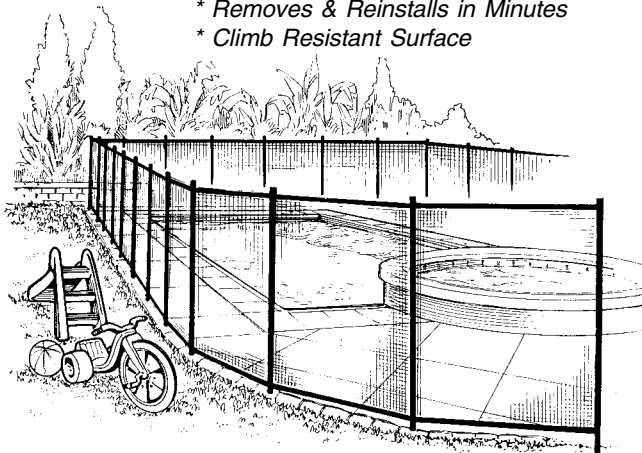

Foot Bath (Red or Blue Color)

Y3095

Towel Hugger

Y3066+
+Limited Stock

CANTAR PROTECT-A-POOL
In-Ground Removable Safety Fence

SPECIAL ORDER ONLY

- * Removes & Reinstalls in Minutes
- * Climb Resistant Surface

- * Exceeds OSHA Test Standards
- * Five-Year Warranty

		ITEM NO.
4' x 10' Fence Section	Black	W8100*
Drilling Guide		W8166*
		<i>*Non-Stock Item</i>

SCOTCH TREAD - 18" Wide

Peel & stick roll of non-slip surface protection for slippery areas