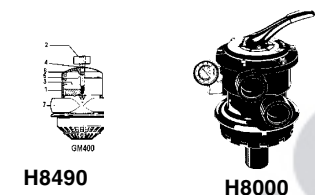

Save 15 to 20% on Praher Brand Multiport Valve Kits! Just place a "P" after the item # on most valves.

AMERICAN PRODUCTS VALVES

		ITEM NO.
1-1/2"	Multiport Valve (8-Pos) - Threaded <i>22" Top Mount Eclipse/Meteor</i>	50118200 H8852
1-1/2"	Multiport Valve (8-Pos) - Threaded <i>26" &amp; 30" Top Mount Eclipse/Meteor</i>	50118300 H8853
2"	Multiport Valve (8-Pos) - Threaded <i>30" Top Mount Eclipse Filter</i>	50123100 H3221
1-1/2"	Multiport Valve Kit - Threaded Ports <i>w/Elbows for Side Mount Eclipse 8" Centerline</i>	50181211 H3241
2"	Multiport Valve Kit - Threaded Ports <i>w/Elbows for Side Mount Eclipse 8" Centerline</i>	50181311 H3242
2"	Push-Pull Valve ABS/Brass Piston <i>(8" Centerline)</i>	50290211 H3208
2"	Push-Pull Valve ABS w/Modified Pac-Fab Ftg. <i>(7-1/2" Centerline)</i>	H3209
1-1/2"	Multiport Valve Kit for DE Filters <i>(8" Centerline)</i>	50181212 H3238
2"	Multiport Valve Kit for DE Filters <i>(8" Centerline)</i>	50181312 H3239