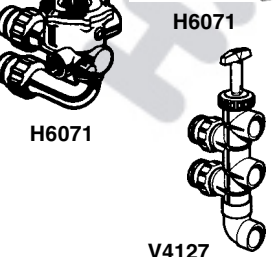

Save 15 to 20% on Praher Brand Multiport Valve Kits! Just place a "P" after the item # on most valves.

AMERICAN PRODUCTS VALVES

		ITEM NO.
1-1/2"	Multiport Valve (8-Pos) - Threaded <i>22" Top Mount Eclipse/Meteor</i>	50118200 H8852
1-1/2"	Multiport Valve (8-Pos) - Threaded <i>26" &amp; 30" Top Mount Eclipse/Meteor</i>	50118300 H8853
2"	Multiport Valve (8-Pos) - Threaded <i>30" Top Mount Eclipse Filter</i>	50123100 H3221
1-1/2"	Multiport Valve Kit - Threaded Ports <i>w/Elbows for Side Mount Eclipse 8" Centerline</i>	50181211 H3241
2"	Multiport Valve Kit - Threaded Ports <i>w/Elbows for Side Mount Eclipse 8" Centerline</i>	50181311 H3242
2"	Push-Pull Valve ABS/Brass Piston <i>(8" Centerline)</i>	50290211 H3208
2"	Push-Pull Valve ABS w/Modified Pac-Fab Ftg. <i>(7-1/2" Centerline)</i>	H3209
1-1/2"	Multiport Valve Kit for DE Filters <i>(8" Centerline)</i>	50181212 H3238
2"	Multiport Valve Kit for DE Filters <i>(8" Centerline)</i>	50181312 H3239