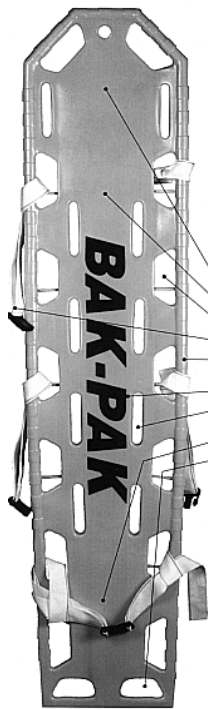

## UMBRELLA

Umbrella for Guard Chair H1195

## LIFE HOOKS

Life Hook #9 - Clip On X1134  
Life Hook #153 - Bolt On X1133

- Compatible w/Head Immobilizers
- Concave design
- 16 Hand Holds
- Complete w/Straps & Buckles
- Seamless Construction
- Custom Lettering Available
- 8 Child Strapping Locations
- Tapered for Confined Areas
- End Hand Holds for Safe Lift