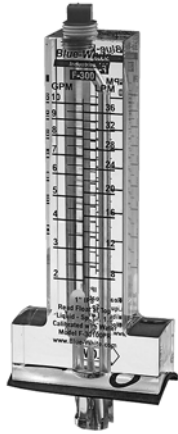

BLUE WHITE FLOW METERS

F-300 Series Top Mount for PVC Pipe

BLUE-WHITE®
INDUSTRIES

PIPE SIZE		GPM	ITEM NO.
1"	Blue White Flow Meter	5-40	H7024
1-1/4"	Blue White Flow Meter	15-75	H7029
1-1/2"	Blue White Flow Meter	20-100	H7031
2"	Blue White Flow Meter	40-150	H7036
2-1/2"	Blue White Flow Meter	60-240	H7041
3"	Blue White Flow Meter	80-300	H7046
4"	Blue White Flow Meter	125-500	H7051
6"	Blue White Flow Meter	250-1050	H7056
8"	Blue White Flow Meter	500-1900	H7061

Low Range GPM

1"	BlueWhite Flow Meter	2-10	H7023
1-1/2"	Blue White Flow Meter	8-30	H7034
2"	Blue White Flow Meter	15-70	H7039
3"	Blue White Flow Meter	40-140	H7044
1-1/2"	Blue White Flow Meter for Copper Pipe		H7027
2"	Blue White Flow Meter for Copper Pipe		H7028

*Non-Stock Item

ROLA-CHEM®
FLOW METERS

TOP MOUNT

VERTICAL MOUNT

SIDE MOUNT

		GPM	ITEM NO.	ITEM NO.	ITEM NO.
1-1/2"	Rola-Chem Flow Meter	20-100	H7030	H7032	H7033
2"	Rola-Chem Flow Meter	40-140	H7035	H7037	H7038
2-1/2"	Rola-Chem Flow Meter	60-240	H7040	H7042	H7043
3"	Rola-Chem Flow Meter	100-320	H7045	H7047	H7048
4"	Rola-Chem Flow Meter	150-550	H7050	H7052	H7053
6"	Rola-Chem Flow Meter	300-950	H7055	H7057	H7058
8"	Rola-Chem Flow Meter	600-1800	H7060	H7062	H7063

DIGI-FLO ELECTRONIC FLOWMETER

Accurate, digital meter that is battery powered

BLUE-WHITE®
INDUSTRIES

- * Saddle mounts on existing pvc pipe
- * Easy to read .35", 6-digit LCD display
- * Factory calibrated, nothing to program
- * Weather resistant ABS enclosure