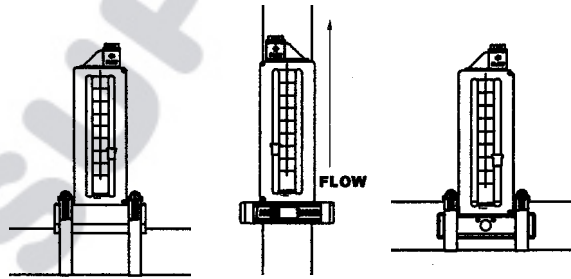

BLUE WHITE FLOW METERS

F-300 Series Top Mount for PVC Pipe

BLUE-WHITE®
INDUSTRIES

PIPE SIZE		GPM	ITEM NO.
1"	Blue White Flow Meter	5-40	H7024
1-1/4"	Blue White Flow Meter	15-75	H7029
1-1/2"	Blue White Flow Meter	20-100	H7031
2"	Blue White Flow Meter	40-150	H7036
2-1/2"	Blue White Flow Meter	60-240	H7041
3"	Blue White Flow Meter	80-300	H7046
4"	Blue White Flow Meter	125-500	H7051
6"	Blue White Flow Meter	250-1050	H7056
8"	Blue White Flow Meter	500-1900	H7061

Low Range GPM

1"	BlueWhite Flow Meter	2-10	H7023
1-1/2"	Blue White Flow Meter	8-30	H7034
2"	Blue White Flow Meter	15-70	H7039
3"	Blue White Flow Meter	40-140	H7044
1-1/2"	Blue White Flow Meter for Copper Pipe		H7027
2"	Blue White Flow Meter for Copper Pipe		H7028

*Non-Stock Item

ROLA-CHEM®
FLOW METERS

TOP MOUNT

VERTICAL MOUNT

SIDE MOUNT

		GPM	ITEM NO.	ITEM NO.	ITEM NO.
1-1/2"	Rola-Chem Flow Meter	20-100	H7030	H7032	H7033
2"	Rola-Chem Flow Meter	40-140	H7035	H7037	H7038
2-1/2"	Rola-Chem Flow Meter	60-240	H7040	H7042	H7043
3"	Rola-Chem Flow Meter	100-320	H7045	H7047	H7048
4"	Rola-Chem Flow Meter	150-550	H7050	H7052	H7053
6"	Rola-Chem Flow Meter	300-950	H7055	H7057	H7058
8"	Rola-Chem Flow Meter	600-1800	H7060	H7062	H7063

DIGI-FLO ELECTRONIC FLOWMETER

Accurate, digital meter that is battery powered

BLUE-WHITE®
INDUSTRIES

- * Saddle mounts on existing pvc pipe
- * Easy to read .35", 6-digit LCD display
- * Factory calibrated, nothing to program
- * Weather resistant ABS enclosure