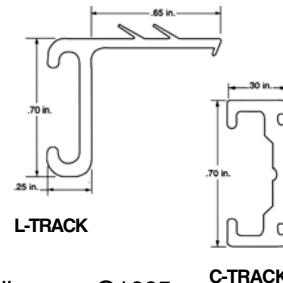

Replacement Lamps

- Replacement Lamp for Fiberworks Photon Generator 220W Bulb O1665
- Replacement Lamp for PG2000 Metal Halide Illuminator 150W Bulb O1745

*Non-Stock Item