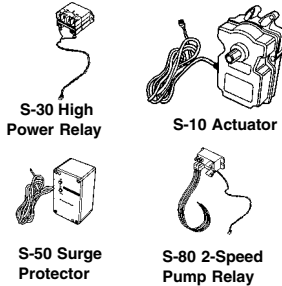

Polaris Sol 1000 Controller
with Electrical Subpanel

ITEM NO.
V8800+

Polaris Sol 1020 Controller
without Electrical Subpanel

V8805+

Polaris EOS Command Center Combo pool/Spa

V8806

Polaris EOS 4-Function Single Controller Pool/Spa

V8807

Parts & Accessories

Automatic Valve Actuator	S-10	V8850
Temperature Sensor w/ 15' Cable	S-20	V8852
High Power Relay	S-30	V8858
Battery w/ O-Ring & Gaskets, Remote	S-35	V8860
Surge Protection Module	S-50	V8866
Transformer	S-55	V8868
2-Speed Pump Relay	S-80	V8870