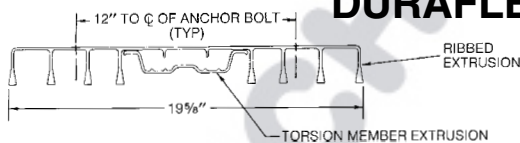

DURAFLEX DIVING BOARDS

14' DuraFlex Diving Board	G4000*
16' DuraFlex Diving Board	G4002*
16' DuraFlex Diving Board (Stocked)	G4003
16' Maxiflex B Diving Board	G4006*

*Non-Stock Item

Misc. Dive Stand Parts -