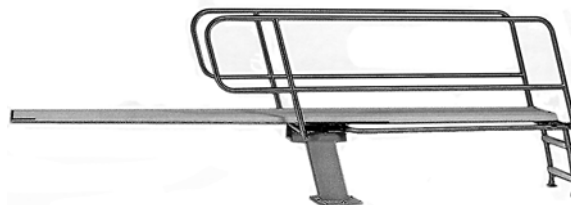

		ITEM NO.
One Meter DuraFirm Dive Stand with Single Rail on One Side	#70-231-403	G3094*
One Meter DuraFirm Dive Stand with Single Rails on Both Sides	#70-231-402	G3095*
One Meter DuraFirm Dive Stand with Double Rails on Both Sides	#70-231-400	G3096*
Three Meter DuraFirm Dive Stand with Double Rails on Both Sides	#70-231-300	G3097*
Set of Bronze Anchors (8) for New Deck	#70-231-900	G7102*

DURAFIRM SHORT STANDS

Designed for mounting on a concrete, steel or other field-fabricated diving platform. Short Stands have fulcrum units identical to the One & Three Meter Stands & similar guard rails & anchoring units.

Many more DuraFlex parts are available call us to check for parts!

PARAGON DIVE STANDS

One Meter Topflyte

Suitable for competition & larger commercial pools. Available w/flanged or plain pedestals & equipped w/geared adjustable fulcrum & rear swivel.

ITEM NO.
H1152*

One Meter Topflyte Dive Stand
(with Plain Pedestal)

One Meter Sportflyte

An economy model designed for wood diving boards & recreational pools only. (Not suitable for competition). Fulcrum is adjustable (but not geared). Flanged or plain pedestal available.