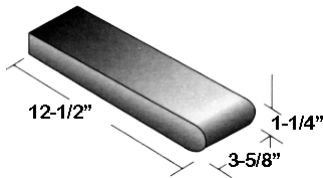

9" Standard Bullnose - Kord (384 Units/Pallet)

Color:	Sunset Red	- 9" SBN - Kord	T7002
	Pacific Rose	- 9" SBN - Kord	T7029+
	Burgundy	- 9" SBN - Kord	T7030
	Sterling Grey	- 9" SBN - Kord	T7003
	La Paz	- 9" SBN - Kord	T7016
	Pueblo	- 9" SBN - Kord	T7015

+Limited Stock

9" Solid Bullnose (540 Units/Pallet)

Color:	Plantation Red	- Solid Bullnose	T7115
(3-5/8" x 9" x 2-1/4")	Havana Red	- Solid Bullnose	T7117

RETROFIT BULLNOSE

(3-5/8" x 12-1/2" x 1-1/4") Color: **Sunset Red** Retrofit