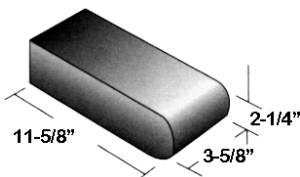

12" Solid Bullnose (405 Units/Pallet)

Color:	Plantation Red	- Solid Bullnose	T7110
	Havana Red	- Solid Bullnose	T7111
	Sunlit Earth	- Solid Bullnose	T7112
	Academy Grey	- Solid Bullnose	T7113
	Chino (Tan)	- Solid Bullnose	T7114
	Cobblestone Grey	- Solid Bullnose	T7116
	Autumn Leaves	- Solid Bullnose	T7118