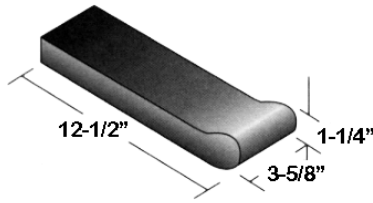

SAFETY GRIP BULLNOSE

Perfect for Replacing Existing Concrete Coping and New Pool Construction - Both Residential & Commercial

12-1/2" Safety Grip Bullnose Brick Pool Coping

*Prices shown are for full pallets only
A charge of .20 per brick will be assessed for deducting or adding to pallet quantities