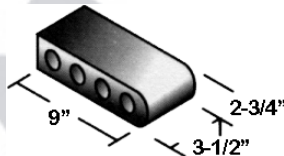

9" Standard Bullnose - Kord (384 Units/Pallet)

Color:	Sunset Red	- 9" SBN - Kord	T7002
	Pacific Rose	- 9" SBN - Kord	T7029+
	Burgundy	- 9" SBN - Kord	T7030
	Sterling Grey	- 9" SBN - Kord	T7003
	La Paz	- 9" SBN - Kord	T7016
	Pueblo	- 9" SBN - Kord	T7015

+Limited Stock

9" Solid Bullnose (540 Units/Pallet)

Color:	Plantation Red	- Solid Bullnose	T7115
(3-5/8" x 9" x 2-1/4")	Havana Red	- Solid Bullnose	T7117