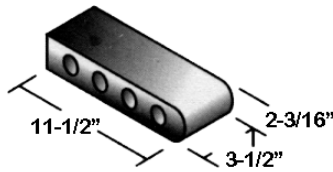

STANDARD BULLNOSE COPING

12" Standard Bullnose - Kord (288 Units/Pallet)

Color:	Sunset Red	12" SBN - Kord	T7000
	Burgundy	12" SBN - Kord	T7040
	Sterling Grey	12" SBN - Kord	T7001
	Saltillo	12" SBN - Kord	T7007
	Rose Tan	- Kord	T7009
	La Paz	- Kord	T7011
	Pueblo	- Kord	T7015