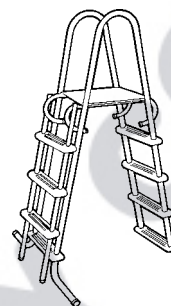

EB100 3" Riser W5277
*Used to raise ladder 3" when deck
is built higher than pool. Straps to ladder*
+Limited Stock

Confer STEP1
W2999

Model 7000
Deluxe A-Frame
Ladder

POOL ENTRY STEPS

EB100
3" Riser

PES-1 - Pool Entry System W3026
Adjusts to fit 48" & 54" Pools
10" x 27" Steps - For Above Ground

PES-DBL - Bridge System W1500
Confer Enclosure Kit W1505
Optional Gate for Pool Entry System W3033
when two PES-1 Units are Joined Together

STEP-CK Connector Kit W3028

The Wedding Cake Steps W5200
*Ornamental steps that can be
approached from front or the side.
Handrail can be adjusted to fit various
types of decks*

Optional
Gate

PES-1
Pool Entry system

The Wedding Cake
W5200

DOTLINE A-FRAME LADDERS

	ITEM NO.
Ladder Conversion Kit 2000C <i>Converts 2000A A-Frame Ladder to 2000D In-Pool/Deck Ladder</i>	W5228+
Model SPL-4 Safety A-Frame Ladder Aluminum for 48" Wall	W5257+
Model 3100 Blow Molded A-Frame Safety Ladder for 48" Wall	W5256+
Model 2000D Adjustable Blow Molded A-Frame Safety Ladder for 40"-54" Wall	W5226+
Misc. Replacement Treads Replacement Tread - Thru-Hole	W5259+

SPL-4 Safety A-Frame Ladder

W5259 Ladder Tread

3100 A-Frame Ladder

+Limited Stock

SCOTCH TREAD - 18" Wide

Peel & stick roll of non-slip surface protection for slippery areas

Scotch Tread Cut to Size	Per Foot	G3110
Scotch Tread - 60' Roll		G3115
Non-Skid Pad for Ladder Tread	Each	H1247