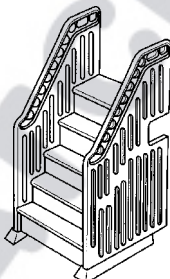

PES-1
Pool Entry system