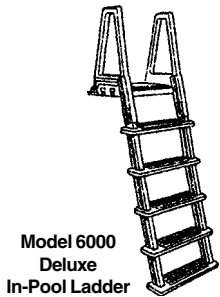

CONFER
plastics inc.

IN-POOL PLASTIC LADDERS

ITEM NO.

Model 6000
Deluxe
In-Pool Ladder

- New** Model 6100 Evolution Series *White* W3035
In-Pool Ladder for Decks up to 54"
- Model 6000 Heavy Duty In-Pool Ladder W5281
for 46" to 56" Pool Decks

A-FRAME LADDERS

Model 7100
A-Frame Ladder

Model 36-A
A-Frame Ladder

- Model 7100W Evolution Series *White* W3037
A-Frame fits Pools 48" to 54"
- Model 36A A-Frame Ladder W5307
for 36" Pools/Deck - 13" Wide
- Model 7000 Deluxe A-Frame Ladder W3034
Adjusts to fit 48" & 54" Pools
22" High Handrails, Swing-up outer steps

- New** Model 736-52 Deluxe A-Frame Ladder W5288+
for 52" Pools

Conversion Kit W5380
Converts A-Frame to Deck Ladder

LP Ladder Pad W5381
*Flat pad rests under ladder
Cushions between pool liner & ladder*