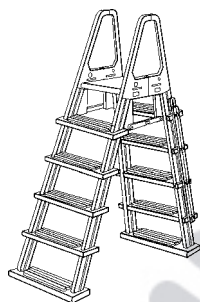

A-FRAME LADDERS

Model 7100
A-Frame Ladder

Model 36-A
A-Frame Ladder

- Model 7100W Evolution Series *White* W3037
A-Frame fits Pools 48" to 54"
- Model 36A A-Frame Ladder W5307
for 36" Pools/Deck - 13" Wide
- Model 7000 Deluxe A-Frame Ladder W3034
Adjusts to fit 48" & 54" Pools
22" High Handrails, Swing-up outer steps

- New** Model 736-52 Deluxe A-Frame Ladder W5288+
for 52" Pools

Conversion Kit W5380
Converts A-Frame to Deck Ladder

LP Ladder Pad W5381
*Flat pad rests under ladder
Cushions between pool liner & ladder*

EB100 3" Riser W5277
*Used to raise ladder 3" when deck
is built higher than pool. Straps to ladder*
+Limited Stock

Confer STEP1
W2999

Model 7000
Deluxe A-Frame
Ladder

POOL ENTRY STEPS

EB100
3" Riser

PES-1 - Pool Entry System W3026
Adjusts to fit 48" & 54" Pools
10" x 27" Steps - For Above Ground